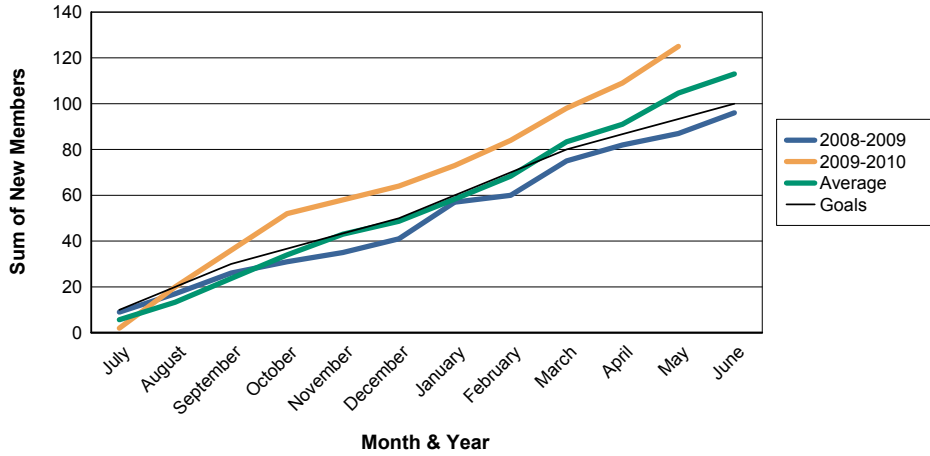

For District 31 E

Sum of Charter Members/ Month & Year

For District 31 E

3 Year Comparisons for GMT Constitutional Area 1

By GMT District

As of May 2010

Sum of New Members/ Month & Year

For District 31 E