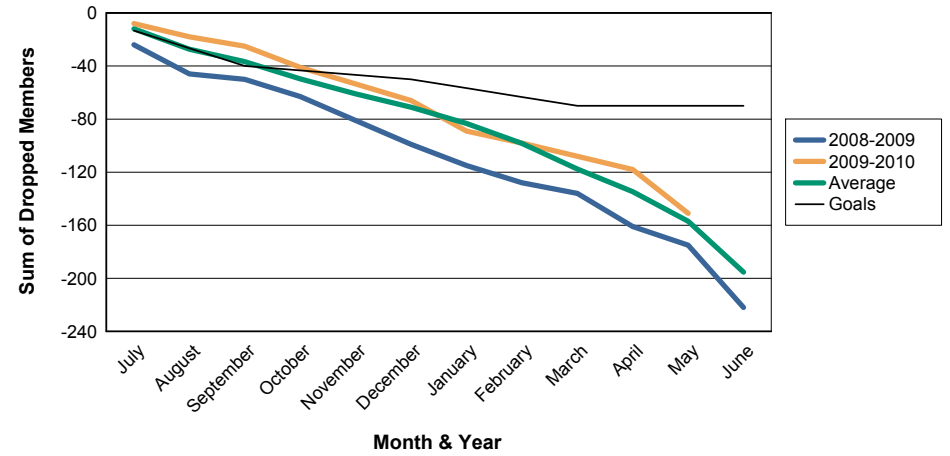

Sum of Dropped Members/ Month & Year

For District 31 E