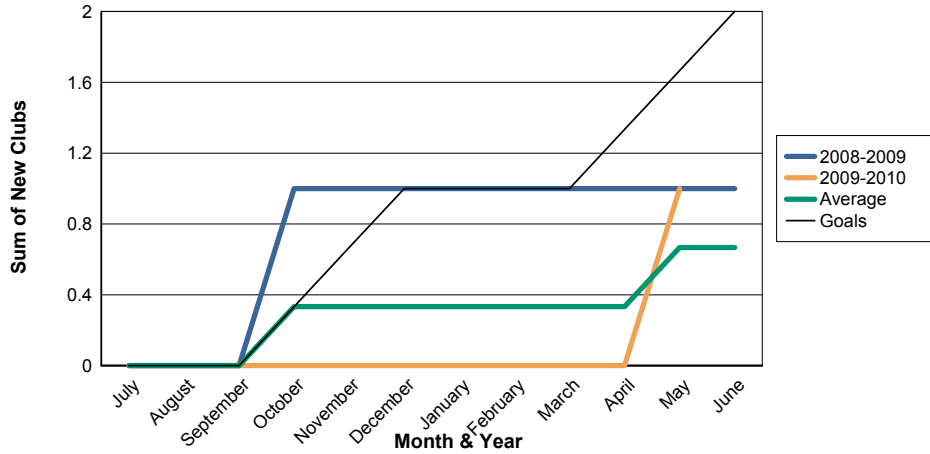

3 Year Comparisons for GMT Constitutional Area 1

By GMT District

As of May 2010

Sum of New Clubs/ Month & Year

For District 31 E

Sum of Dropped Clubs/ Month & Year

For District 31 E

Sum of Net Clubs/ Month & Year