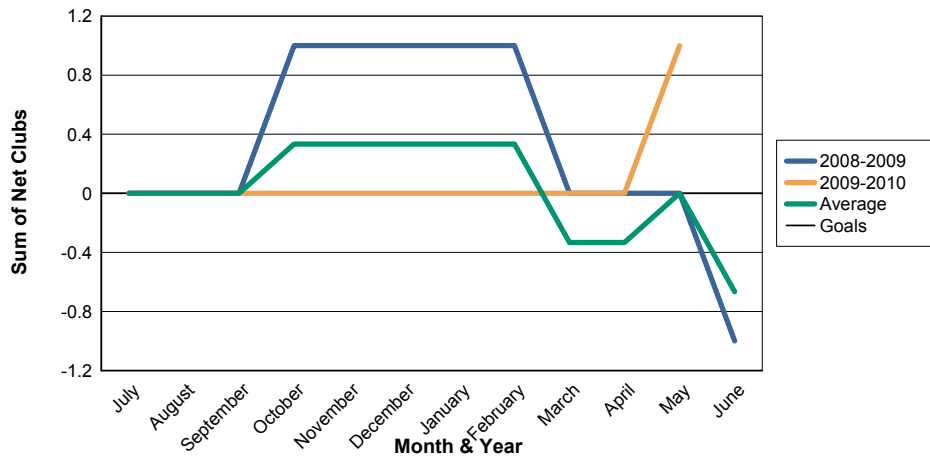

Sum of Net Clubs/ Month & Year

For District 31 E