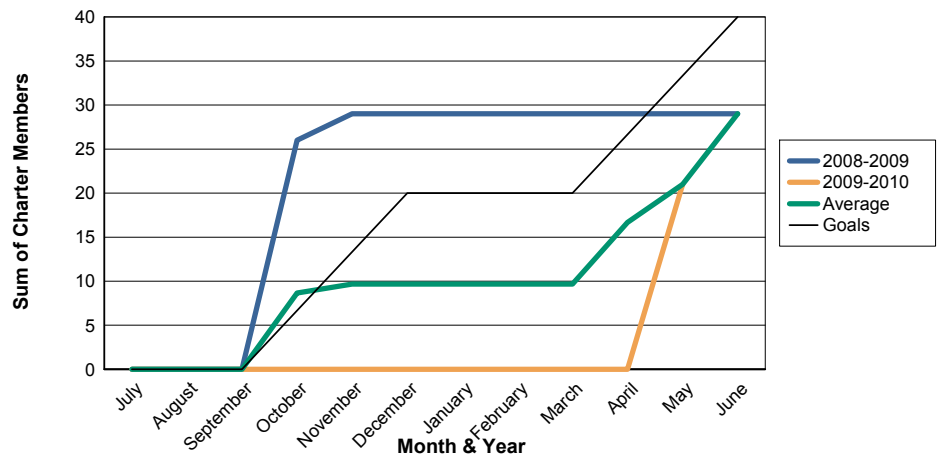

Sum of Charter Members/ Month & Year

For District 31 E