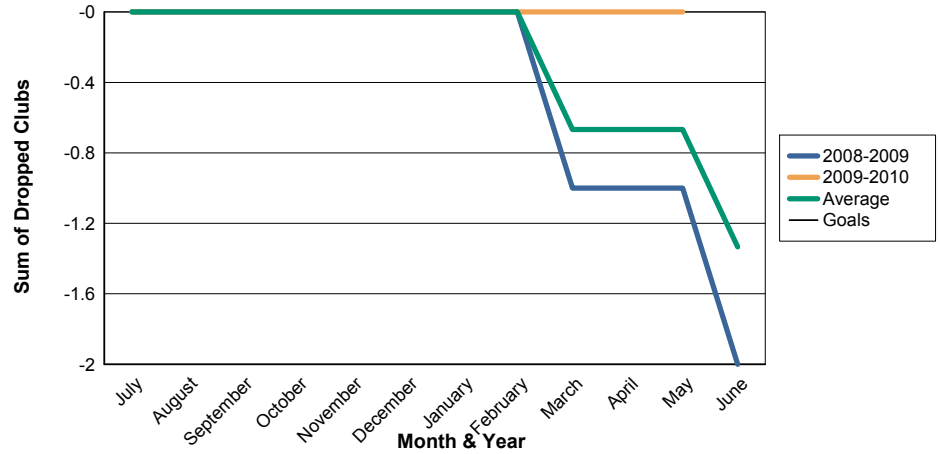

3 Year Comparisons for GMT Constitutional Area 1

By GMT District

As of May 2010

Sum of New Clubs/ Month & Year

For District 31 E

Sum of Dropped Clubs/ Month & Year

For District 31 E

Sum of Net Clubs/ Month & Year